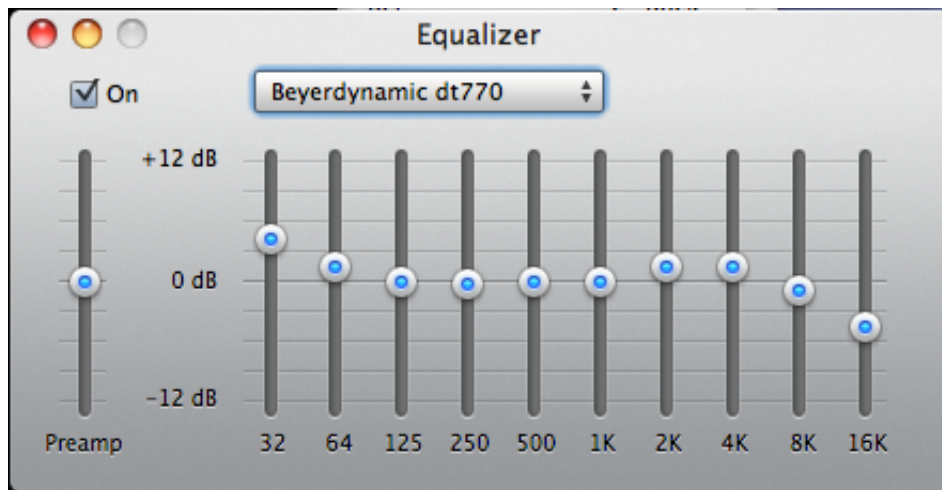

[Sony Mdr 7506 Eq Settings](#)

[Sony Mdr 7506 Eq Settings](#)

All headphone models are compatible with the Abbey Road Studio 3 and Nx Virtual Mix Room plugins.

1. [sony settings](#)
2. [sony settings for bird photography](#)
3. [sony settings for tv](#)