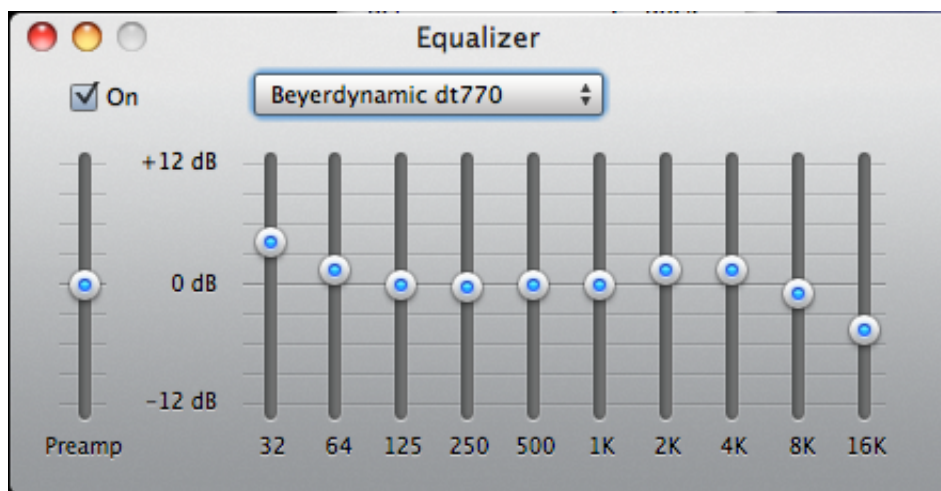

1. [sony settings](#)
2. [sony settings for bird photography](#)
3. [sony settings for tv](#)

Jul 10, 2019 Nx Headphone EQ Calibration – Supported Headphones Last updated on: 7/10/2019 9:36:02 AM.

sony settings

sony settings, sony settings menu, sony settings for bird photography, sony settings for portraits, sony settings for tv, sony settings picture, sony settings for video, motionflow sony settings, a6000 sony settings, dolby vision sony settings, settings sony a7iii, settings sony wh-1000xm3, settings sony a6000 [Textnow App Free Download For Android](#)

The four models use a closed, circumaural sealed-ear design with a coiled oxygen-free copper cord, tipped with a combination ¼" (6.. There is now what may be the most perfect transducer yet made by man Recently I auditioned a pair of Sony MDR-V6 Studio Monitor headphones, then purchased them.. Sony MDR-V6 in its retail boxSony MDR-V6 is a large diaphragm folding pair of headphones, the initial entry in Sony's Studio Monitor headphones, one of the most popular[dubious] model lines among professional audio engineers.. [1] The MDR prefix is an initialism of the Micro Dynamic Receiver trademark [2]MDR-V6[edit]Two MDR-V6s, one folded for travelThe MDR-V6 was introduced in 1985 and became popular with sound engineers and disc jockeys (DJs).. Help fine tuning my Sony MDR 7506 with an equalizer? (Description in comments) Close. [Jason Derulo Marry Me Mp3 Downloads](#)

[Are You Smarter Than A 5th Grader](#)

[Download For Mac](#)

sony settings for bird photography

[Cartoon Hd App For Mac](#)

There are not enough superlatives in the dictionary to describe the performance of these headphones.. (Redirected from Sony 7506)Sony MDR-V6 is a large diaphragm folding pair of headphones, the initial entry in Sony's Studio Monitor headphones, one of the most popular dubious – discuss model lines among professional audio engineers. [Cd Reader For Mac Best Buy](#)

sony settings for tv